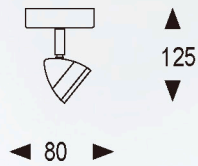

**IP44 SPOT LIGHT**

C1509-2105  
1-5W LED

C1509-1205  
2-5W LED

C1509-1305  
3-5W LED

C1509-2405  
3-5W LED