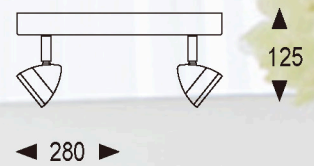

**IP44 SPOT LIGHT**

C1509-2105  
1-5W LED

C1509-1205  
2-5W LED

C1509-1305  
3-5W LED

C1509-2405  
3-5W LED